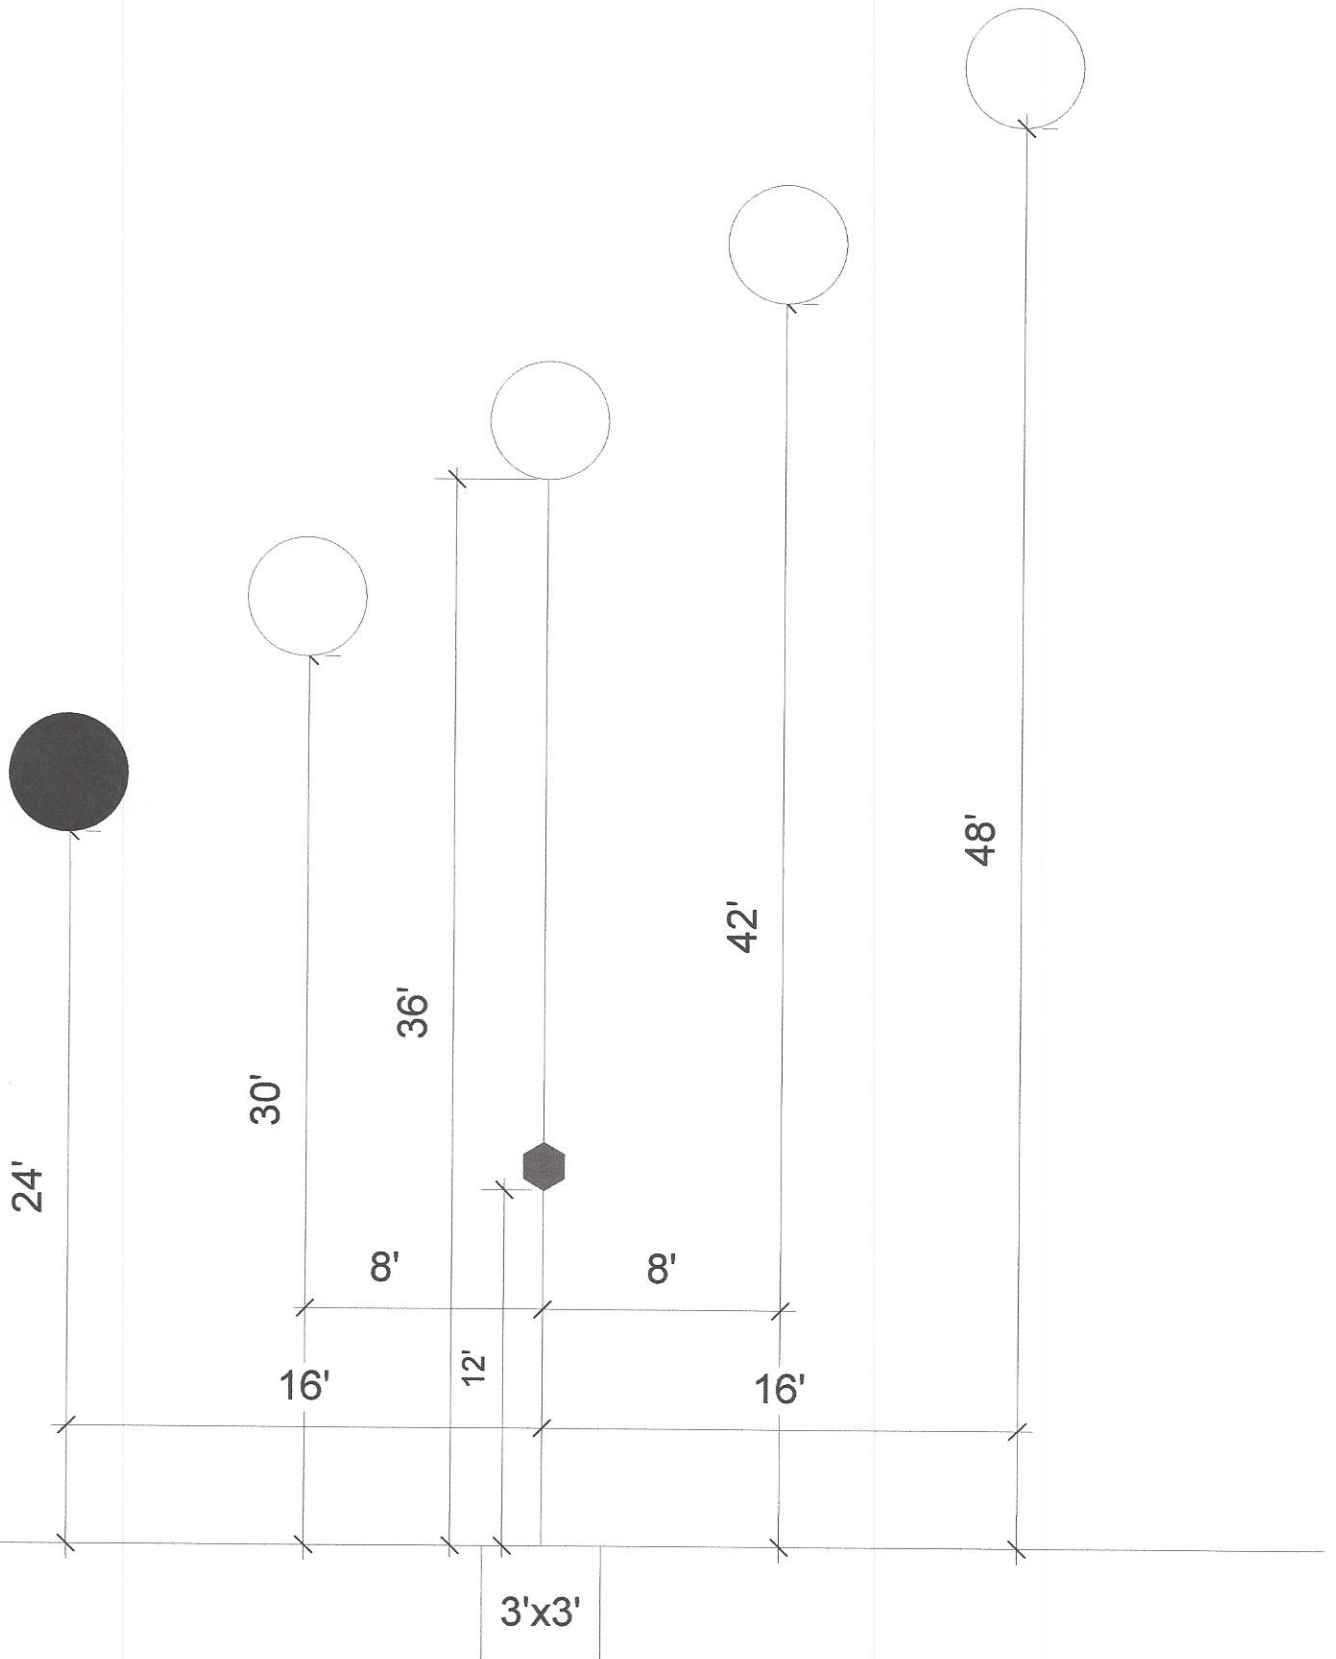

4 -12" Round (top at 5')  
1 -12" Round Stop (top at 5')

"Low Ready" aiming point located 12' center of 3'x3' shooting box

# Focus

4 - 18"x24" Rectangles (top at 5'-6")  
1 - 12" Round Stop (top at 5')

# Go Fast!

"Low Ready" aiming point located 12' center of 3'x3' shooting box

"Low Ready" aiming point located 12' center of 3'x3' shooting box

- 2 - 10" Round (top at 5')
- 2 - 12" Round (top at 5')
- 1 - 12" Round Stop (top at 5')

# Speed Trap

- 1- 18"x24" Rectangle (top at 5'-6")
- 2 -10" Round (top at 5')
- 1 -12" Round (top at 5')
- 1 -12" Round Stop (top at 5')

"Low Ready" aiming point located  
12' center of 3'x3' shooting box