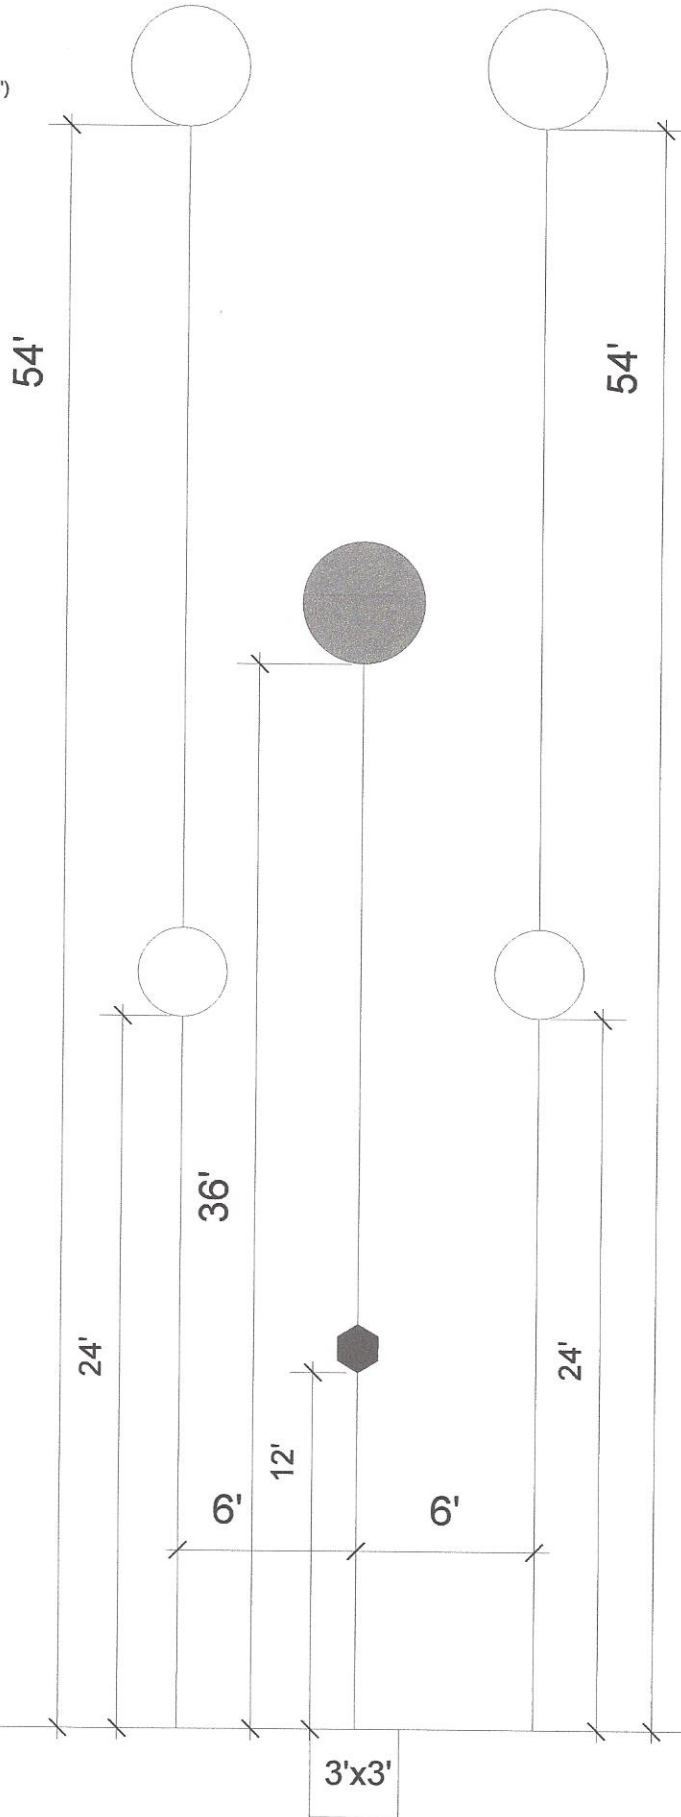

4 -12" Round (top at 5')  
1 -12" Round Stop (top at 5')

"Low Ready" aiming point located 12' center of 3'x3' shooting box

# Focus

4 - 18"x24" Rectangles (top at 5'-6")  
1 - 12" Round Stop (top at 5')

# Go Fast!

"Low Ready" aiming point located 12' center of 3'x3' shooting box

"Low Ready" aiming point located 12' center of 3'x3' shooting box

- 2 - 10" Round (top at 5')
- 2 - 12" Round (top at 5')
- 1 - 12" Round Stop (top at 5')

# Speed Trap

- 1- 18"x24" Rectangle (top at 5'-6")
- 2 -10" Round (top at 5')
- 1 -12" Round (top at 5')
- 1 -12" Round Stop (top at 5')

"Low Ready" aiming point located  
12' center of 3'x3' shooting box