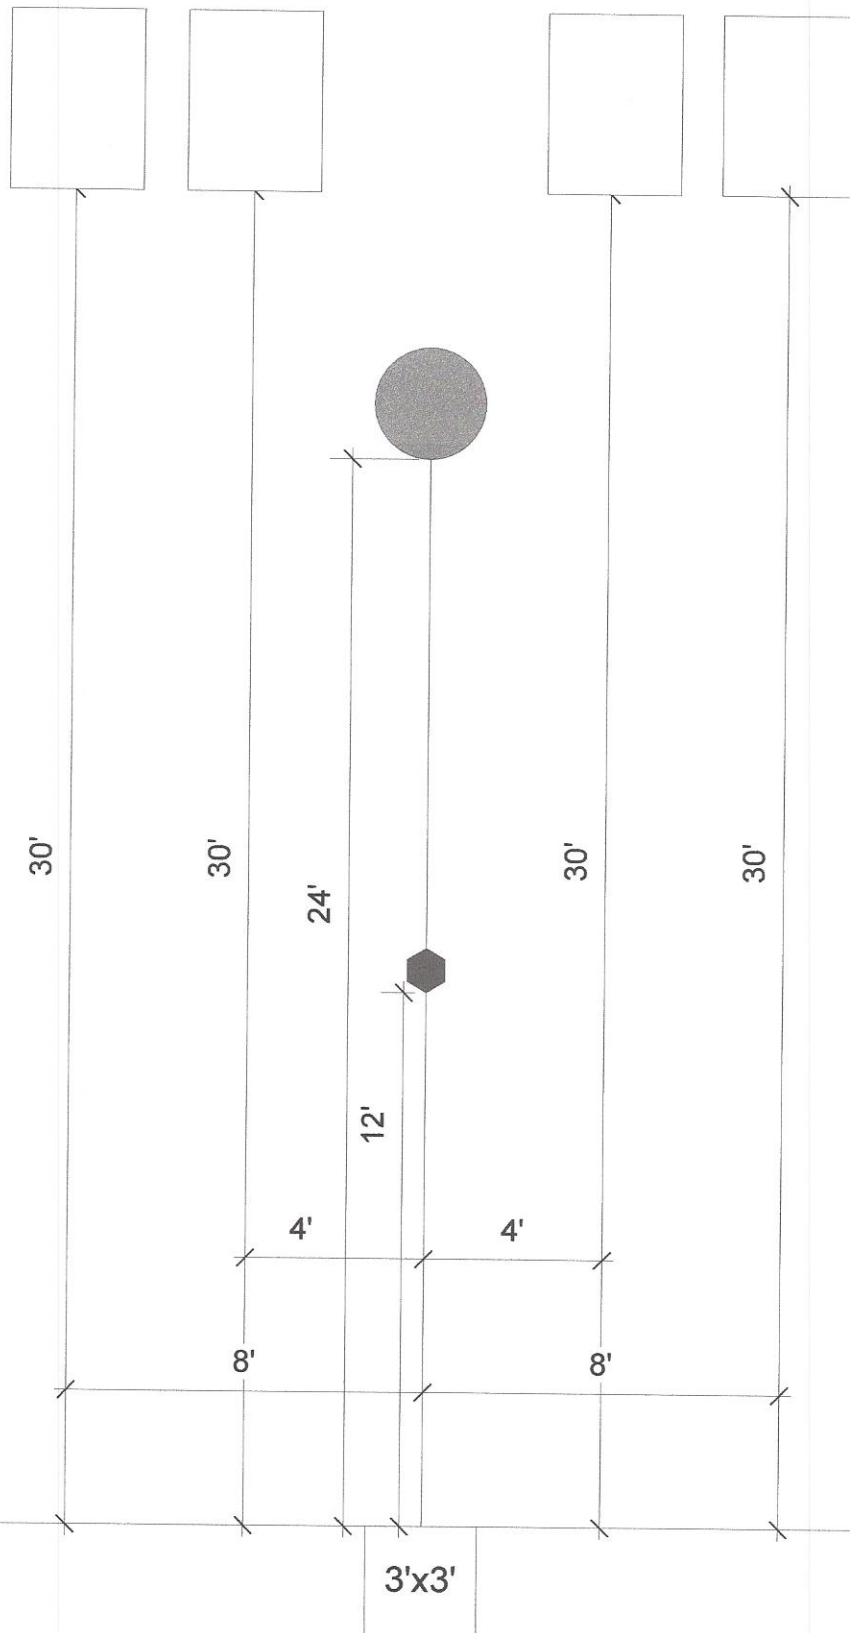

4 -12" Round (top at 5')  
1 -12" Round Stop (top at 5')

"Low Ready" aiming point located 12' center of 3'x3' shooting box

# Focus

4 - 18"x24" Rectangles (top at 5'-6")  
1 - 12" Round Stop (top at 5')

# Go Fast!

"Low Ready" aiming point located 12' center of 3'x3' shooting box

"Low Ready" aiming point located 12' center of 3'x3' shooting box

- 2 - 10" Round (top at 5')
- 2 - 12" Round (top at 5')
- 1 - 12" Round Stop (top at 5')

# Speed Trap

- 1- 18"x24" Rectangle (top at 5'-6")
- 2 -10" Round (top at 5')
- 1 -12" Round (top at 5')
- 1 -12" Round Stop (top at 5')

"Low Ready" aiming point located  
12' center of 3'x3' shooting box